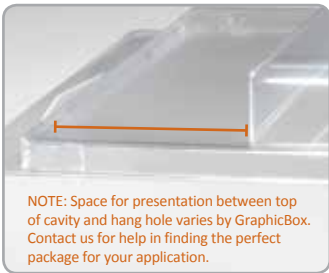

SUGGESTED USES: Cell Phone Accessories, Sporting Goods

KEY FEATURE: Packaging can hang or stand for versatile merchandising.

BOX#	CAVITY DIMENSIONS			PERIMETER	
	LENGTH	WIDTH	DEPTH	LENGTH	WIDTH
CF Small	5 ¹ / ₁₆	2 ⁹ / ₁₆ - 2 ¹³ / ₁₆	1 ⁵ / ₈	6 ⁵ / ₁₆	3 ¹ / ₂
CF Medium	6 ³ / ₄	2 ⁹ / ₁₆ - 2 ¹³ / ₁₆	1 ¹³ / ₁₆	8	3 ¹ / ₂
CF Large	7	4 ¹ / ₁₆ - 4 ³ / ₈	1 ⁵ / ₈	8 ¹ / ₄	4 ³ / ₄
CF X-Large	7 ³ / ₄	4 ⁵ / ₈ - 4 ¹¹ / ₁₆	2 ³ / ₈	9	5 ³ / ₈

NOTE: Space for presentation between top of cavity and hang hole varies by GraphicBox. Contact us for help in finding the perfect package for your application.

KEY FEATURE: Cavity is sized smaller than the package for visible billboard graphics.